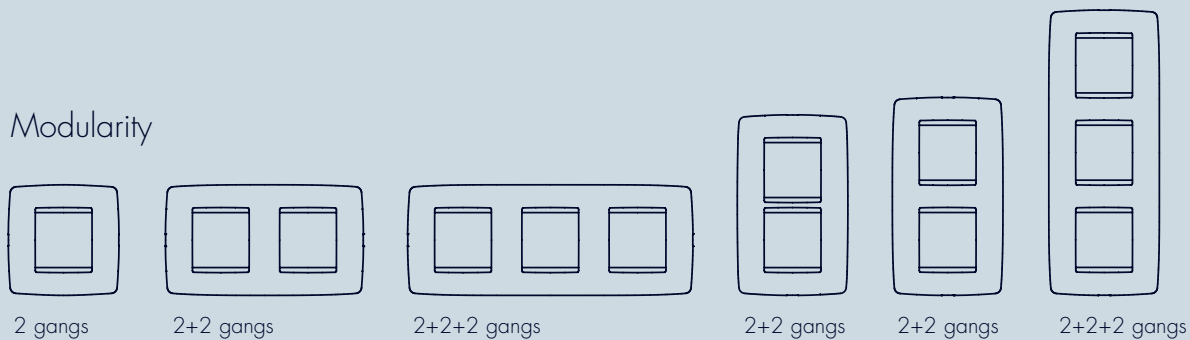

CHORUS ONE INTERNATIONAL

The design and colours of the ONE plate are also available in the version ONE INTERNATIONAL for round and square enclosures. The modular structure offers horizontal and vertical solutions with a centre distance of 57 and 71 mm. The plates, entirely made of technopolymer, are available in the classic and metallic colours, and in the new pastel colours with an opaque effect.

12 colours

Modularity

ONE INTERNATIONAL PLATE

TECHNOPOLYMER

MILK WHITE

GW 16 122 TB 2 gangs
 GW 16 123 TB 2+2 horiz. gangs
 GW 16 124 TB 2+2 vert. gangs 71 mm
 GW 16 125 TB 2+2 vert. gangs 57 mm
 GW 16 126 TB 2+2+2 horiz. gangs
 GW 16 127 TB 2+2+2 vert. gangs