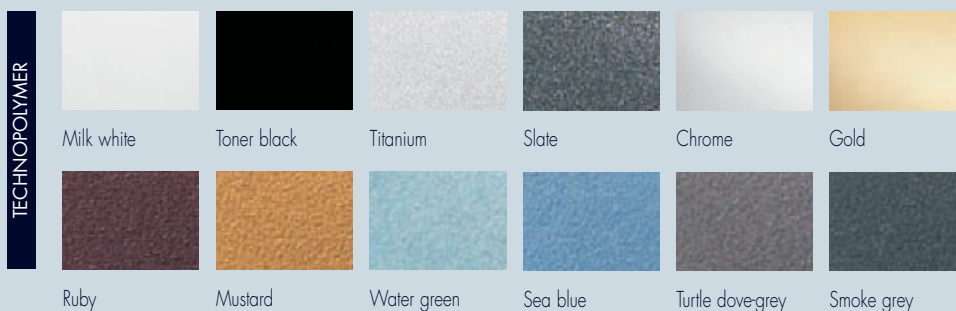

CHORUS ONE INTERNATIONAL

The design and colours of the ONE plate are also available in the version ONE INTERNATIONAL for round and square enclosures. The modular structure offers horizontal and vertical solutions with a centre distance of 57 and 71 mm. The plates, entirely made of technopolymer, are available in the classic and metallic colours, and in the new pastel colours with an opaque effect.

12 colours

Modularity

ONE INTERNATIONAL PLATE

TECHNOPOLYMER

MILK WHITE

GW 16 122 TB 2 gangs
 GW 16 123 TB 2+2 horiz. gangs
 GW 16 124 TB 2+2 vert. gangs 71 mm
 GW 16 125 TB 2+2 vert. gangs 57 mm
 GW 16 126 TB 2+2+2 horiz. gangs
 GW 16 127 TB 2+2+2 vert. gangs