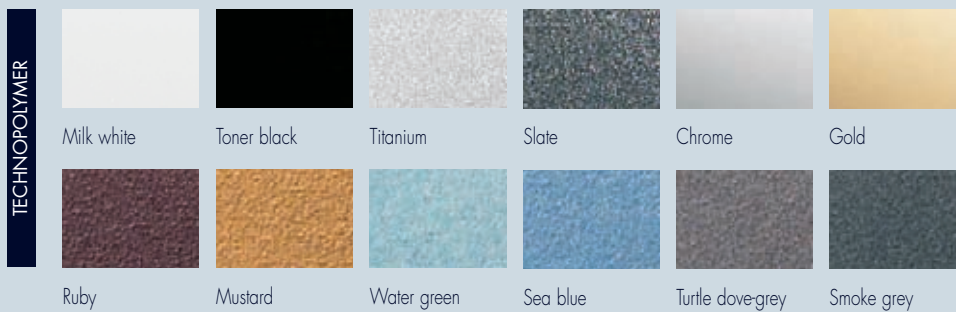

# CHORUS ONE

CHORUS ONE is the simple plate and at the same time perfect for all environments. It offers a highly modular range that resolves the most varied of installation needs. The technopolymer plates are available in the classic metallic colours and the new pastel colours with fabric effect.

## 12 colours