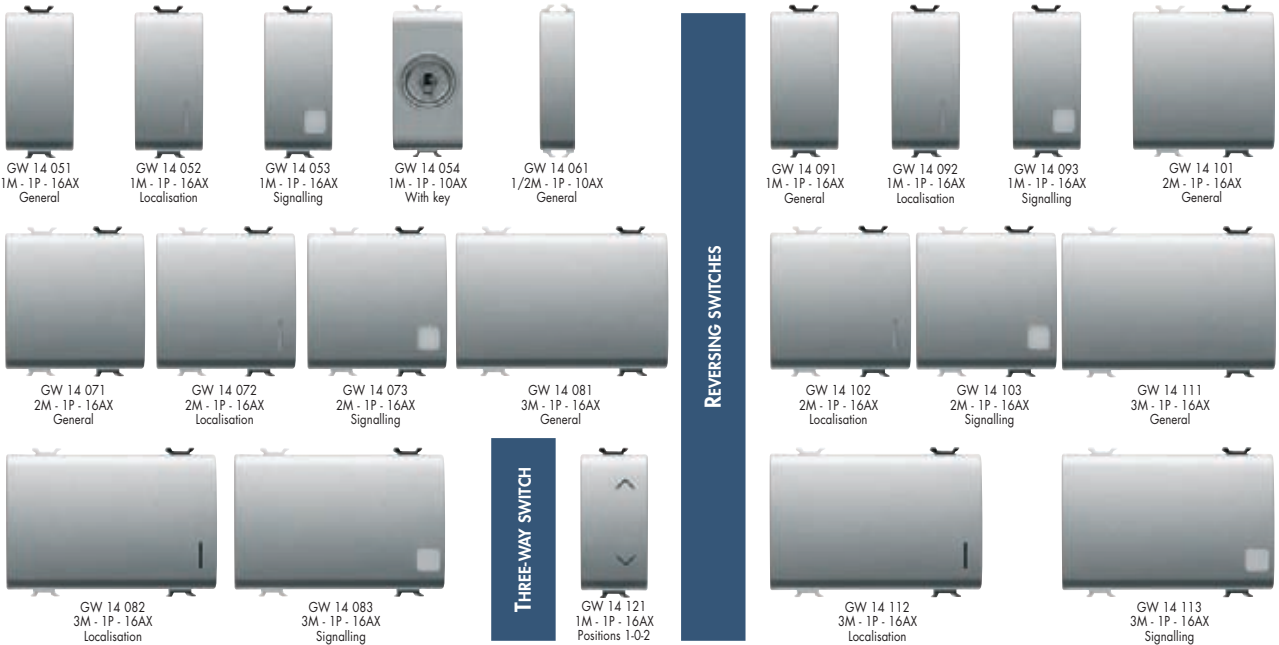

TITANIUM - COMMAND

ONE-WAY SWITCHES

TWO-WAY SWITCHES

REVERSING SWITCHES

PUSH-BUTTONS

TITANIUM - COMMAND

RAPID WIRING ONE-WAY SWITCHES

GW 14 031
2M - 1P - 16AX
General