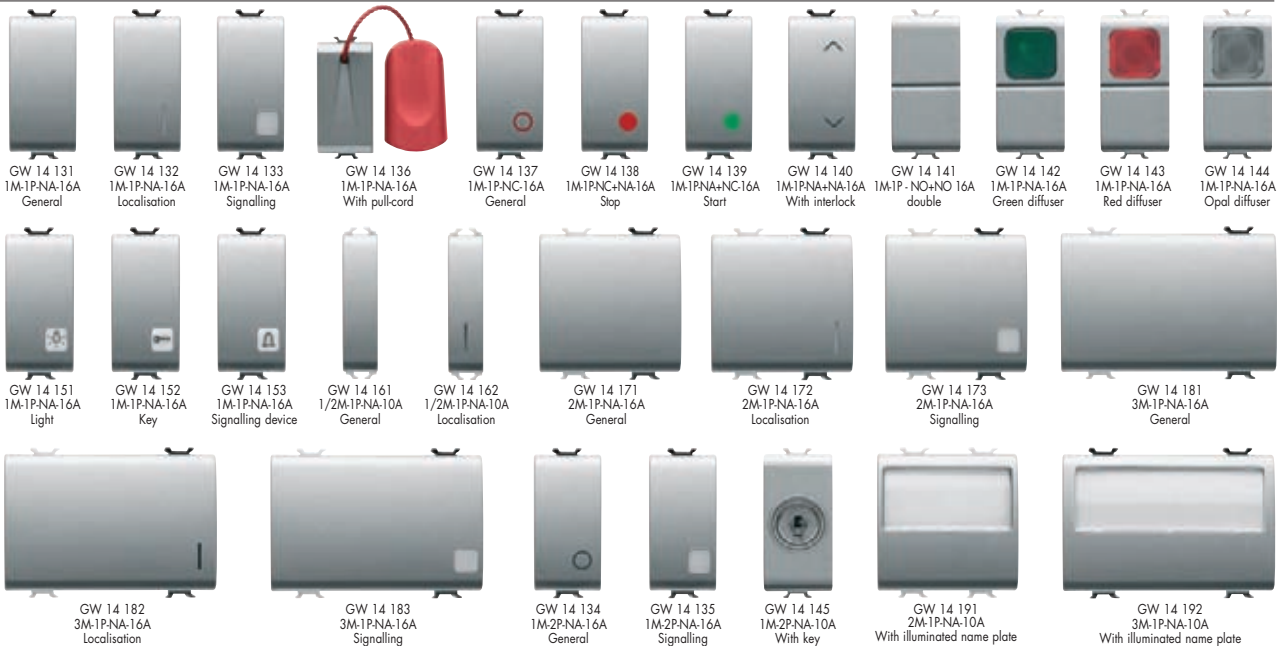

TITANIUM - COMMAND

ONE-WAY SWITCHES

TWO-WAY SWITCHES

REVERSING SWITCHES

PUSH-BUTTONS

TITANIUM - COMMAND

RAPID WIRING ONE-WAY SWITCHES

GW 14 031
2M - 1P - 16AX
General